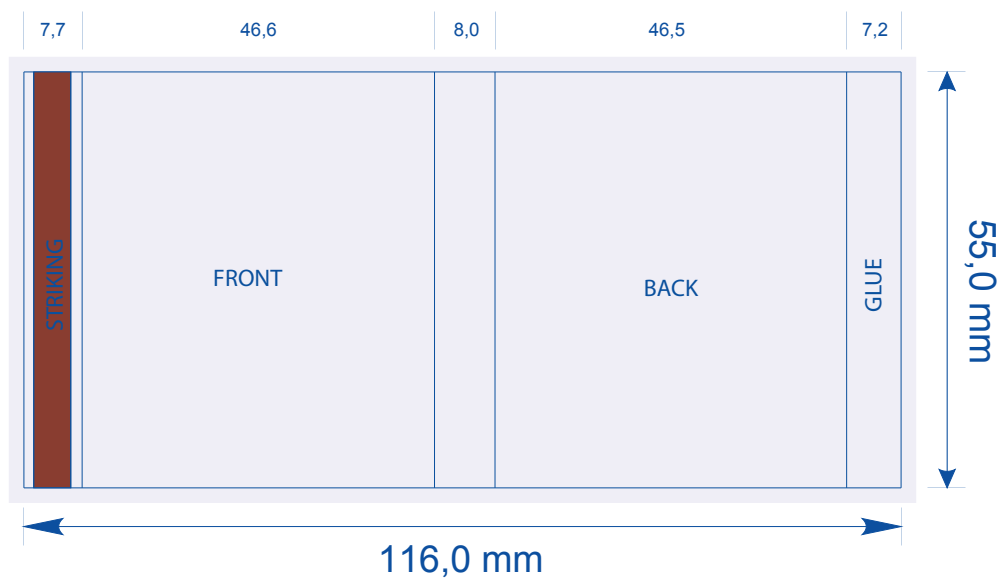

BOX 04

 - Printing area with 2 mm bleed

Please, send us files in eps, ai or pdf format.
The objects to be vectorized, the text in curves, the color mode CMYK.