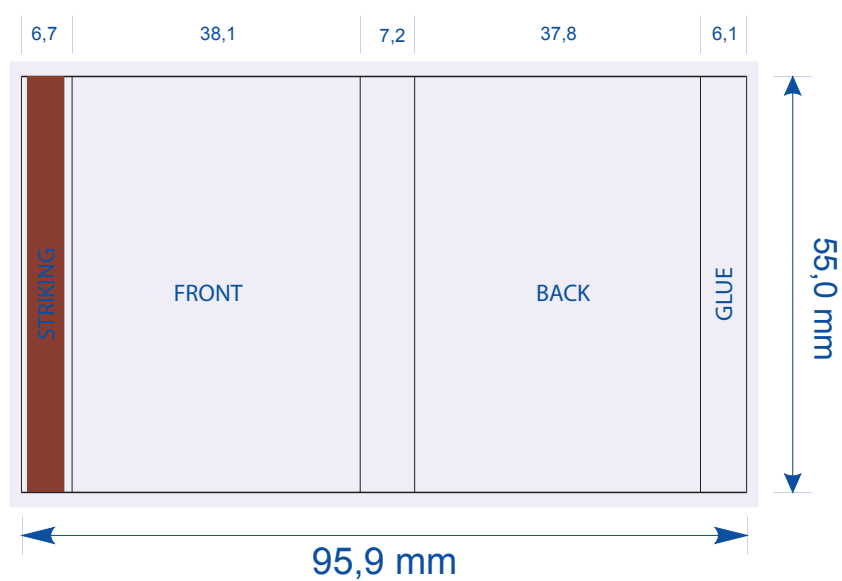

BOX 05

 - Printing area with 2 mm bleed

Please, send us files in eps, ai or pdf format.
The objects to be vectorized, the text in curves, the color mode CMYK.