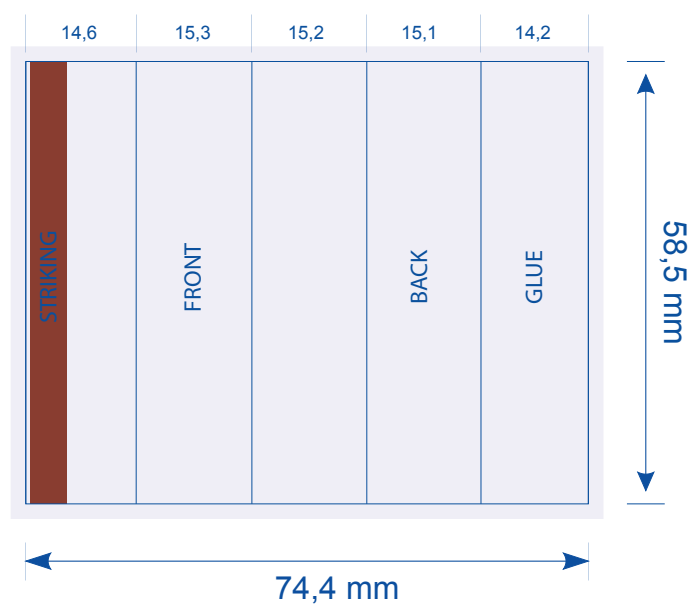

# BOX 06

 - Printing area with 2 mm bleed

Please, send us files in eps, ai or pdf format.  
The objects to be vectorized, the text in curves, the color mode CMYK.