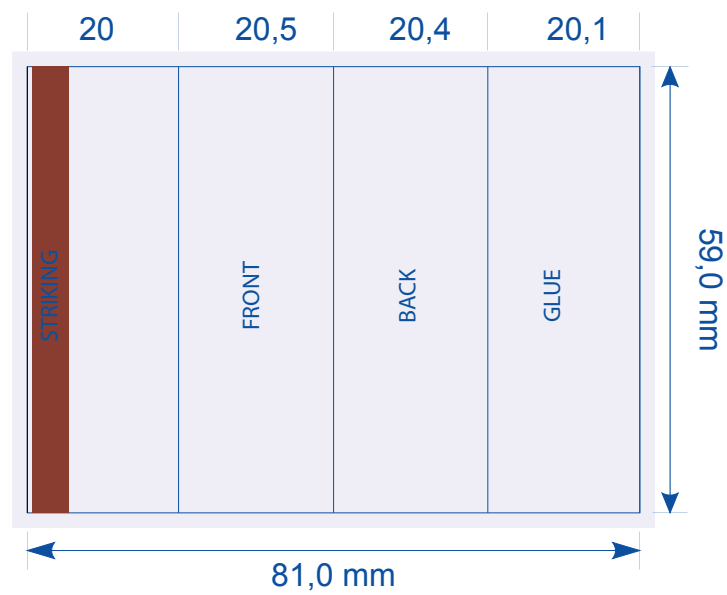

BOX 07

 - Printing area with 2 mm bleed

Please, send us files in eps, ai or pdf format.

The objects to be vectorized, the text in curves, the color mode CMYK.