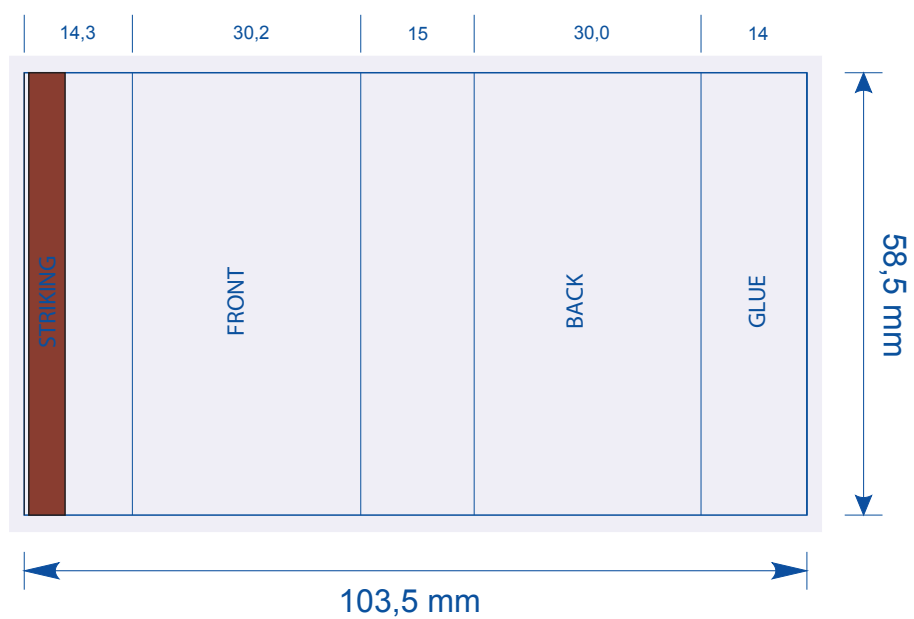

BOX 08

 - Printing area with 2 mm bleed

Please, send us files in eps, ai or pdf format.

The objects to be vectorized, the text in curves, the color mode CMYK.